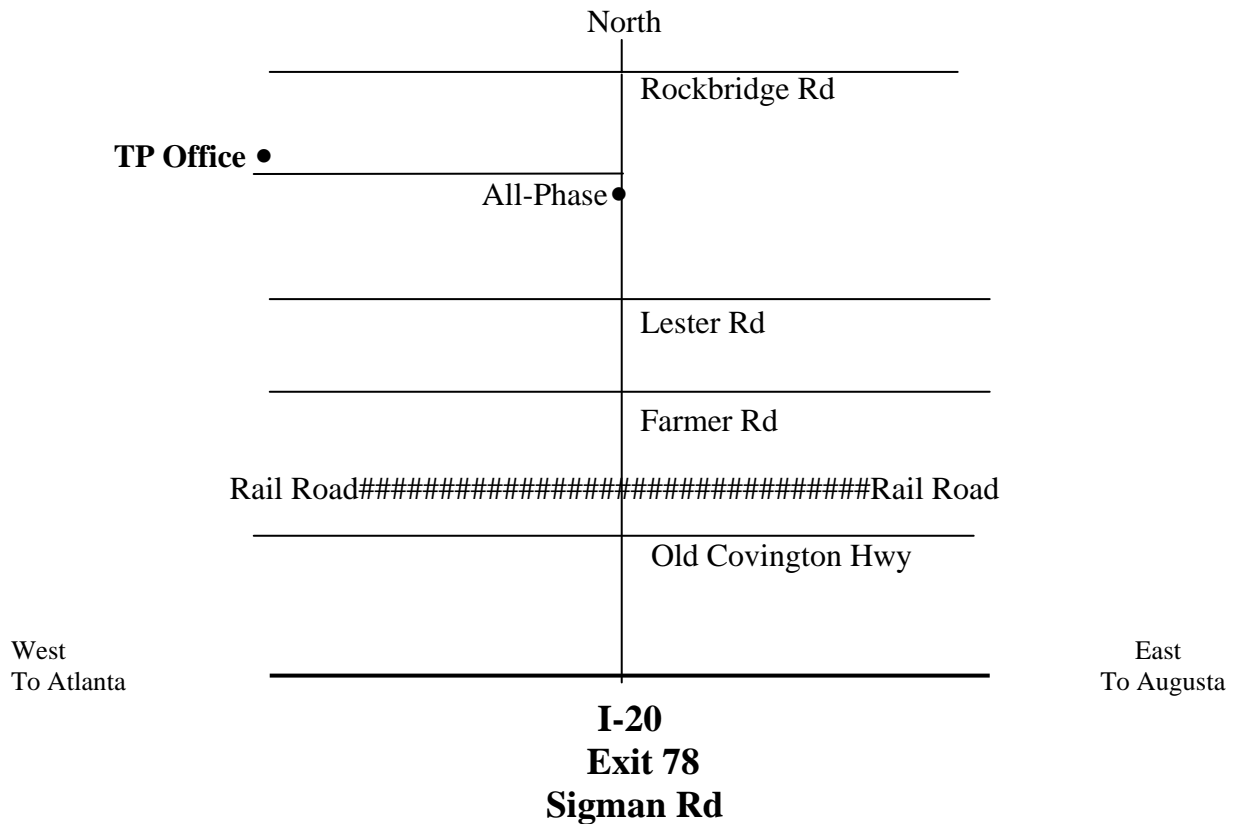

Directions

We are located 25 miles east of Atlanta off exit 78 of I-20. From exit 78 travel north on Sigman Road approximately 1.3 miles, All-Phase Machine shop will be on your left. Turn left into the paved drive we share with All-Phase, the TP office is set back from Sigman Road about 200 yards. Parking is located behind the office building.

Note: Only cross streets with traffic lights are shown.